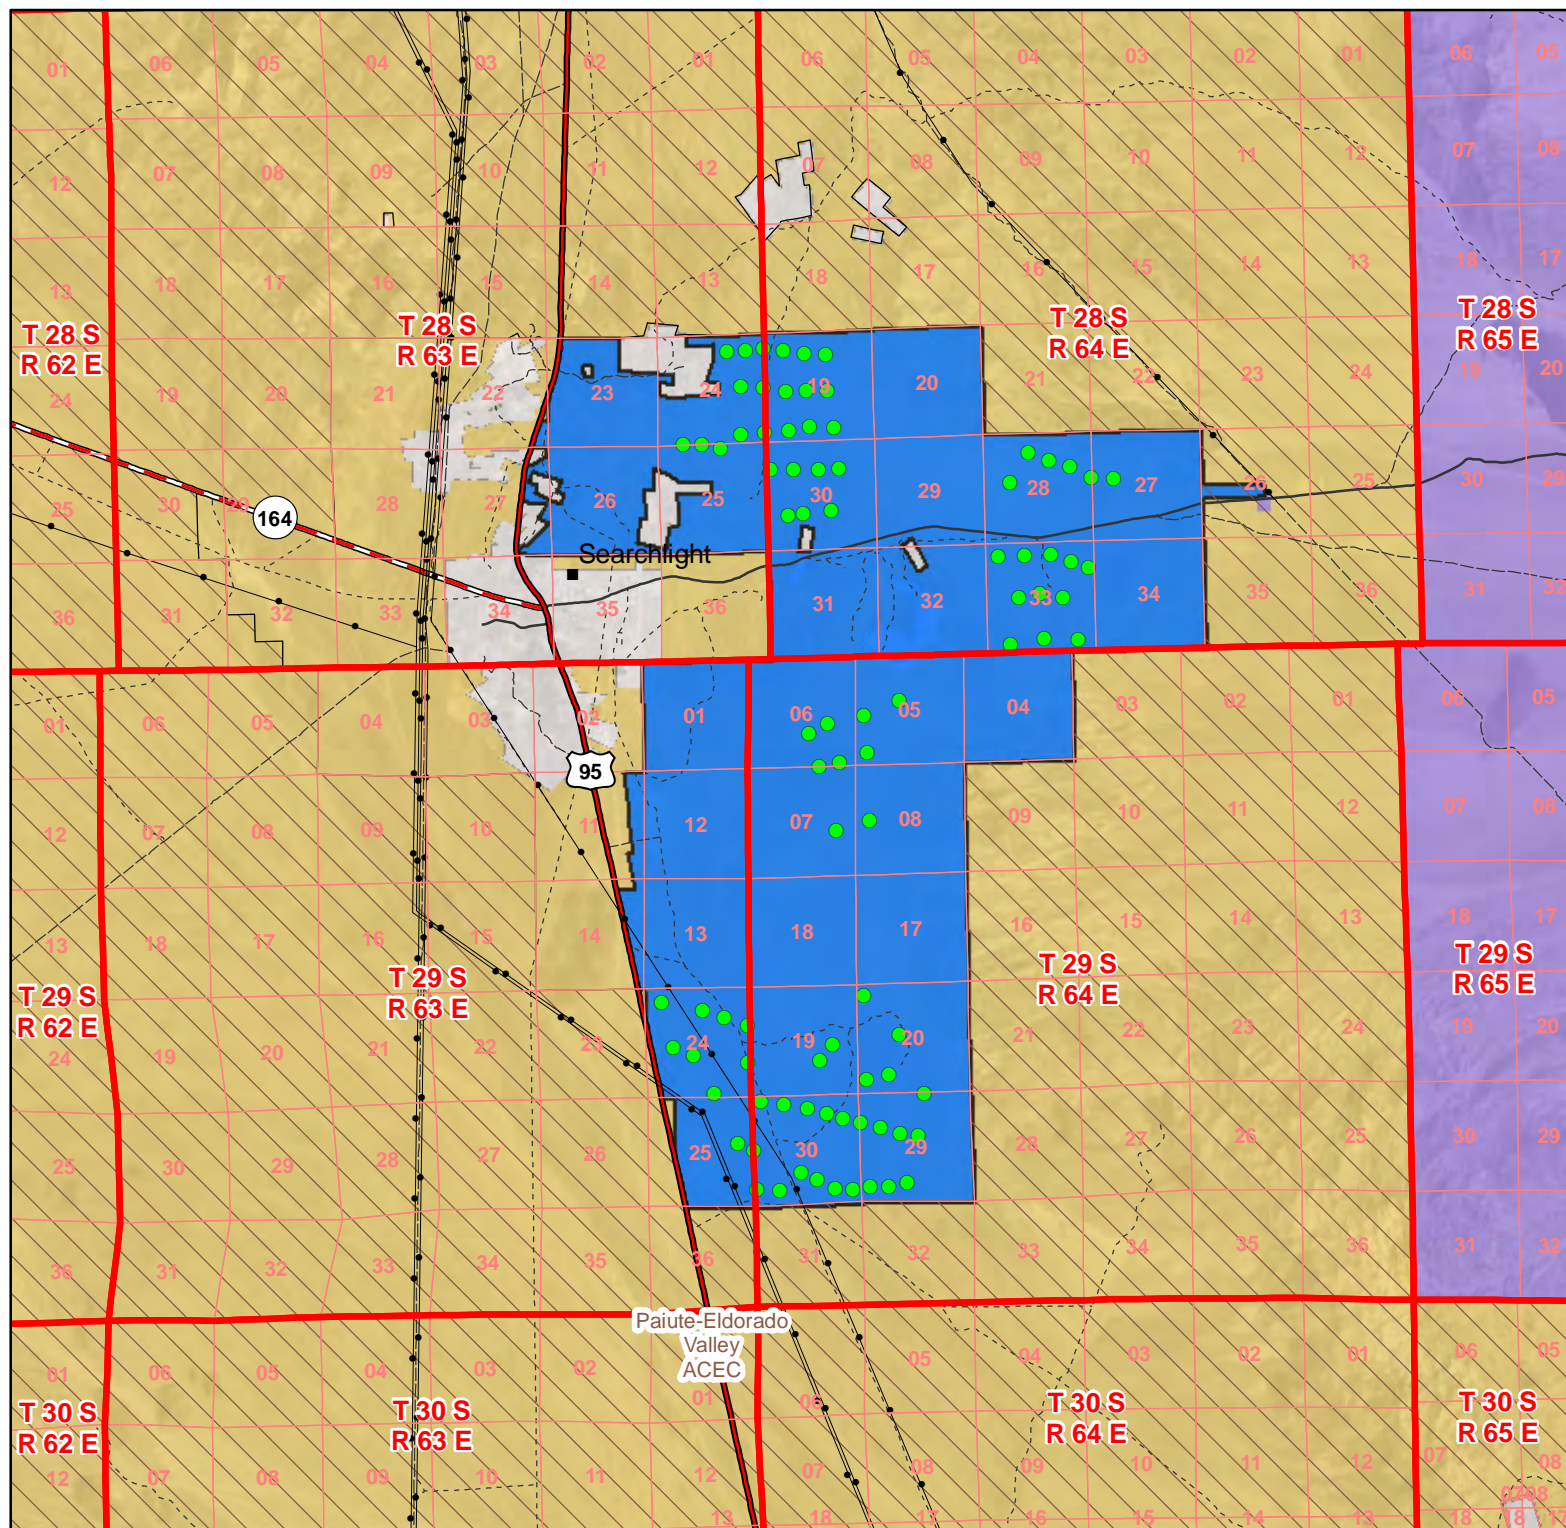

Searchlight Wind Energy NVN-084626